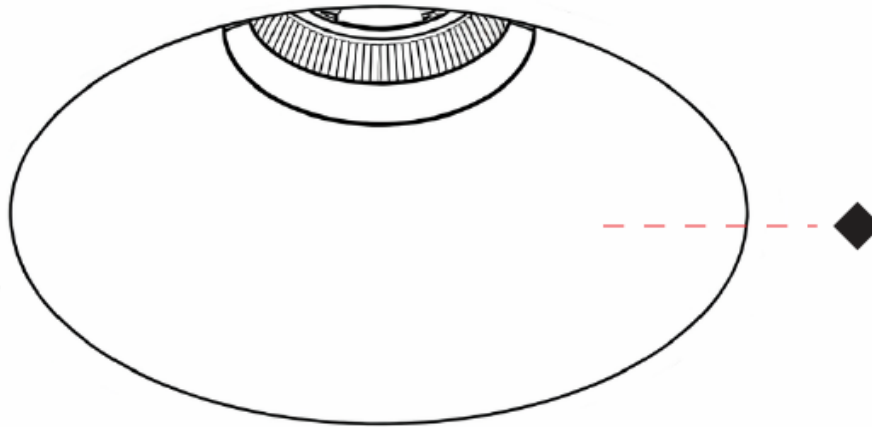

A350212-

PROJECT

TYPE

SPECIFIER

QUANTITY

DATE