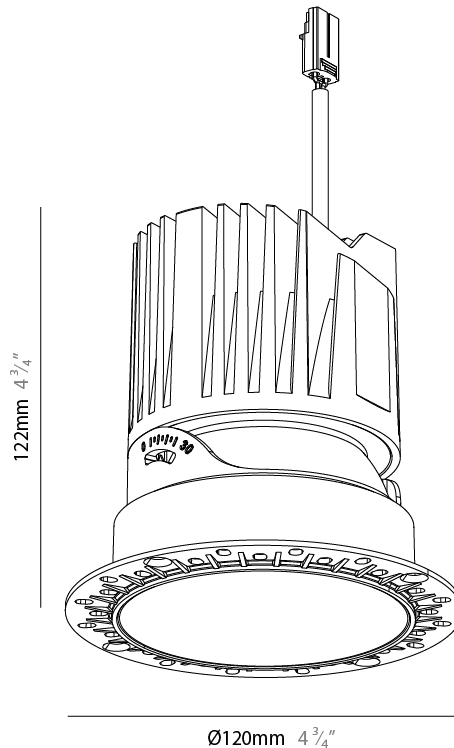

GENERAL

Series: Bioniq Evo
Partner: Prolicht
Division: Architectural
Installation: Trimless
Product Type: Downlight
Mounting Location: Ceiling
Light Distribution: Adjustable / Direct

PHYSICAL

Aperture Sizes - Downlights: 4"
Shape: Round
Diameter (mm): 120
Diameter (in): 4 3/4
Height (mm): 122
Depth (mm): 135
Height (in): 4 3/4
Depth (in): 5 5/16
Ceiling Thickness (mm): 10 - 50
Ceiling Thickness (in): 3/8 - 1 15/16
Weight (kg): 0.7
Fixture Finish: [BLK / WHI / ARB / CHR](#)
Fixture Material: Extruded Aluminum
Cut-out Measurements: Ø 95mm/3 3/4"

ELECTRICAL

Lamp Type: LED (Zhaga Standard)
Input Wattage (W): 19.9
Total Output Wattage (W): 18.2
Dimming: Non-dimming / DALI Dimming / MATTER Dimming
Driver Included: No
Driver Location: Remote
Driver Type: Constant Current - Universal
Driver Class: Class 2
Constant Current (MA): 500mA
Upon Request: 0-10V Dimming / Phase Dimming

LED

Color Temperature (°K): 2700-6500 Tunable White
Max. Delivered Lumen (lm): Max 1765
Nominal Lumen (lm): Max 2385
CRI: >90 CRI
Efficiency (%): 88.5
Lamp Life (hrs): 50000

OPTICAL

Beam Angle: [26 / 34 / 46 / 56](#)
Adjustability: Rotational 350° / Tilt 30°

RATINGS AND CERTIFICATIONS

Certified By: Certified for North American Standards
IP rating: IP65
Glare Rating: ≤ 10