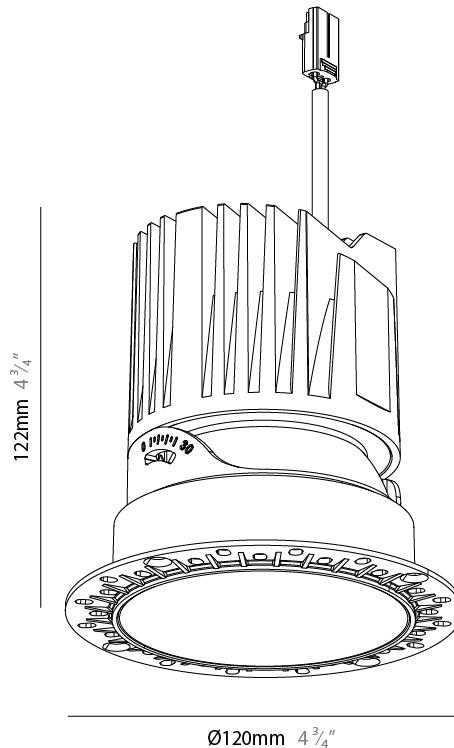

GENERAL

Series: Bioniq Evo
Partner: Prolicht
Division: Architectural
Installation: Trimless
Product Type: Downlight
Mounting Location: Ceiling
Light Distribution: Adjustable / Direct

PHYSICAL

Aperture Sizes - Downlights: 4"
Shape: Round
Diameter (mm): 120
Diameter (in): 4 ¾
Height (mm): 122
Depth (mm): 135
Height (in): 4 ¾
Depth (in): 5 ⅙
Ceiling Thickness (mm): 10 - 50
Ceiling Thickness (in): 3/8 - 1 15/16
Weight (kg): 0.7
Fixture Finish: [SSR / BKV / CWI / CRY / HAB / UFT / ITA / RUA / FTG / MYG / LOD / PUS / FRO / FUP / KIA / POP / BLS / SPG / MEY / GOH / CHC / COM / ABZ / JAG / OBR / MOS / ROR](#)
Fixture Material: Extruded Aluminum
Cut-out Measurements: Ø 95mm/3 3/4"

ELECTRICAL

Lamp Type: LED (Zhaga Standard)
Input Wattage (W): 19.9
Total Output Wattage (W): 18.2
Dimming: Non-dimming / DALI Dimming / MATTER Dimming
Driver Included: No
Driver Location: Remote
Driver Type: Constant Current - Universal
Driver Class: Class 2
Constant Current (MA): 500mA
Upon Request: 0-10V Dimming / Phase Dimming

LED

Color Temperature (°K): 2700-6500 Tunable White
Max. Delivered Lumen (lm): Max 1765
Nominal Lumen (lm): Max 2385
CRI: >90 CRI
Efficiency (%): 88.5
Lamp Life (hrs): 50000

OPTICAL

Beam Angle: [26 / 34 / 46 / 56](#)
Adjustability: Rotational 350° / Tilt 30°

RATINGS AND CERTIFICATIONS

Certified By: Certified for North American Standards
IP rating: IP65
Glare Rating: ≤ 10