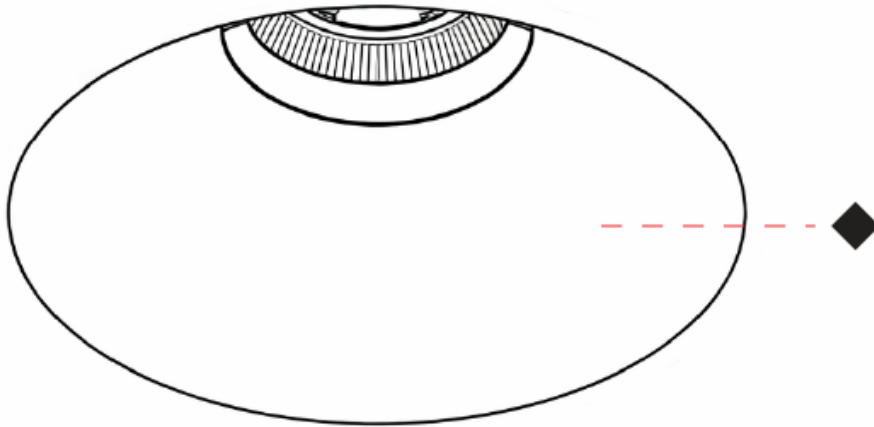

A350213-

PROJECT	_____
TYPE	_____
SPECIFIER	_____
QUANTITY	_____
DATE	_____