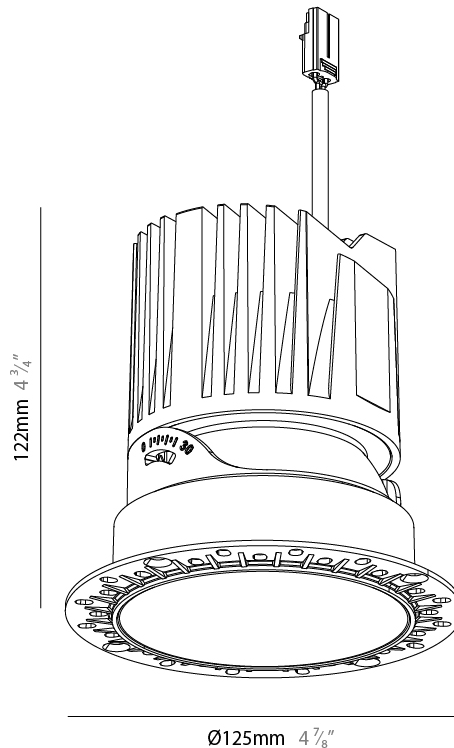

GENERAL

Series: Bioniq Evo
 Partner: Prolicht
 Division: Architectural
 Installation: Recessed
 Product Type: Downlight
 Mounting Location: Ceiling
 Light Distribution: Adjustable / Direct

PHYSICAL

Aperture Sizes - Downlights: 4"
 Shape: Round
 Diameter (mm): 108
 Diameter (in): 4 ¼"
 Height (mm): 127
 Depth (mm): 135
 Height (in): 5
 Depth (in): 5 ⅝"
 Ceiling Thickness (mm): 2 - 20
 Ceiling Thickness (in): 1/16 - 13/16
 Weight (kg): 0.7
 Fixture Finish: [BLK](#) / [WHI](#) / [ARB](#) / [CHR](#)
 Holder Finish: [WHI](#) / [BLK](#)
 Fixture Material: Extruded Aluminum
 Cut-out Measurements: Ø95mm/3 3/4"

GENERAL

Series: Bioniq Evo
 Partner: Prolicht
 Division: Architectural
 Installation: Trimless
 Product Type: Downlight
 Mounting Location: Ceiling
 Light Distribution: Adjustable / Direct

PHYSICAL

Aperture Sizes - Downlights: 4"
 Shape: Round
 Diameter (mm): 125
 Diameter (in): 4 7/8
 Height (mm): 122
 Depth (mm): 135
 Height (in): 4 3/4
 Depth (in): 5 1/16
 Ceiling Thickness (mm): 10 - 50
 Ceiling Thickness (in): 3/8 - 1 15/16
 Weight (kg): 0.7
 Fixture Finish: [BLK](#) / [WHI](#) / [ARB](#) / [CHR](#)
 Fixture Material: Extruded Aluminum
 Cut-out Measurements: Ø 95mm/3 3/4"

OPTICAL

Beam Angle: [26](#) / [34](#) / [46](#) / [56](#)
 Adjustability: [Rotational 350°](#) / [Tilt 30°](#)

RATINGS AND CERTIFICATIONS

Certified By: Certified for North American Standards
 IP rating: IP65
 Glare Rating: ≤ 10